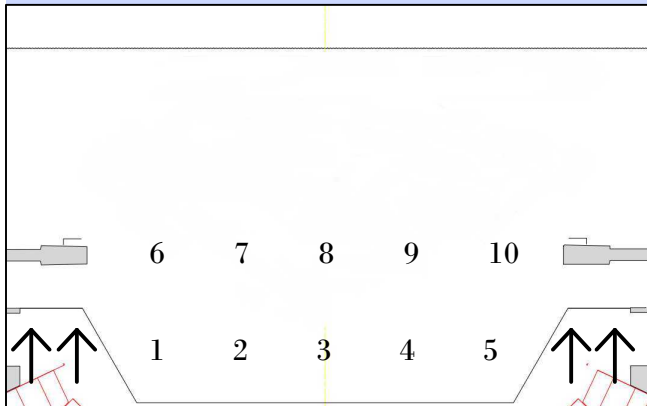

### HIGH SIDE TEXTURE

ETC Source Four N/C w/ G636