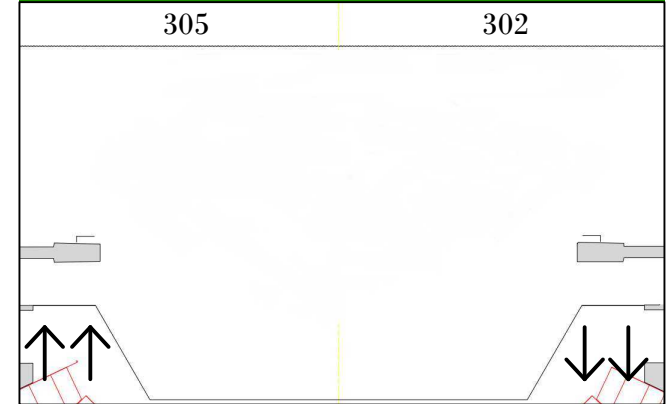

CYC LIGHT NEUTRAL

Altman 1K 3 Cell R126