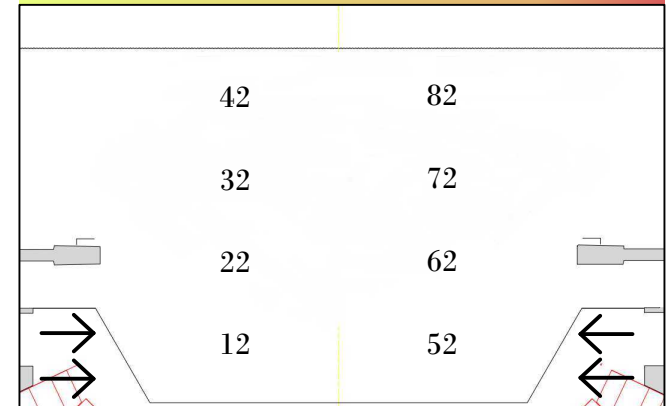

HIGH SIDE COLOR

ETC Source Four w/ CXI Color Scroller