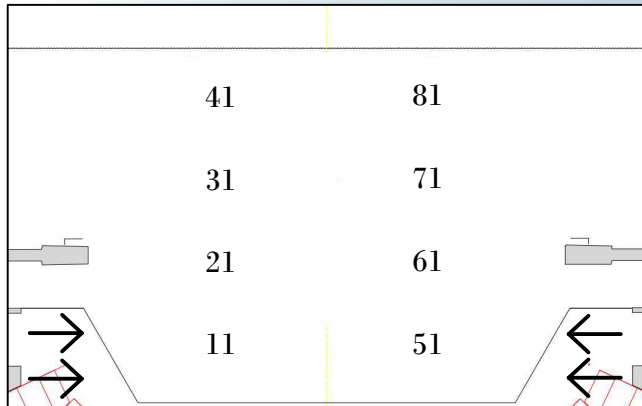

### HIGH SIDE TEXTURE

ETC Source Four N/C w/ G636