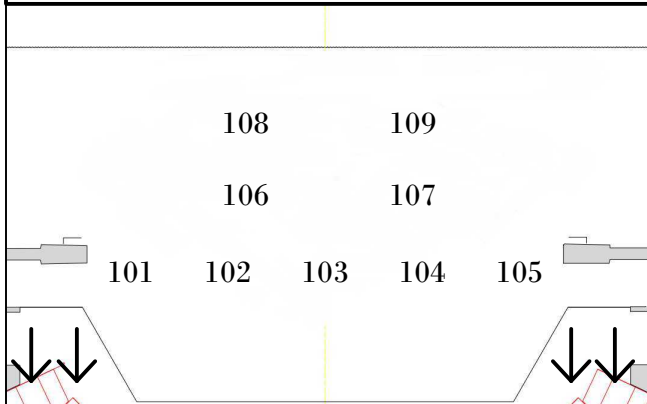

DOWNLIGHT LEDs

ColorSource Par Deep Blue R104