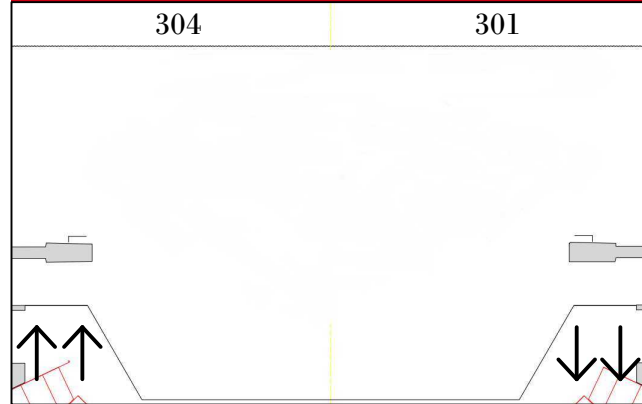

CYC LIGHT WARM

Altman 1K 3 Cell R124